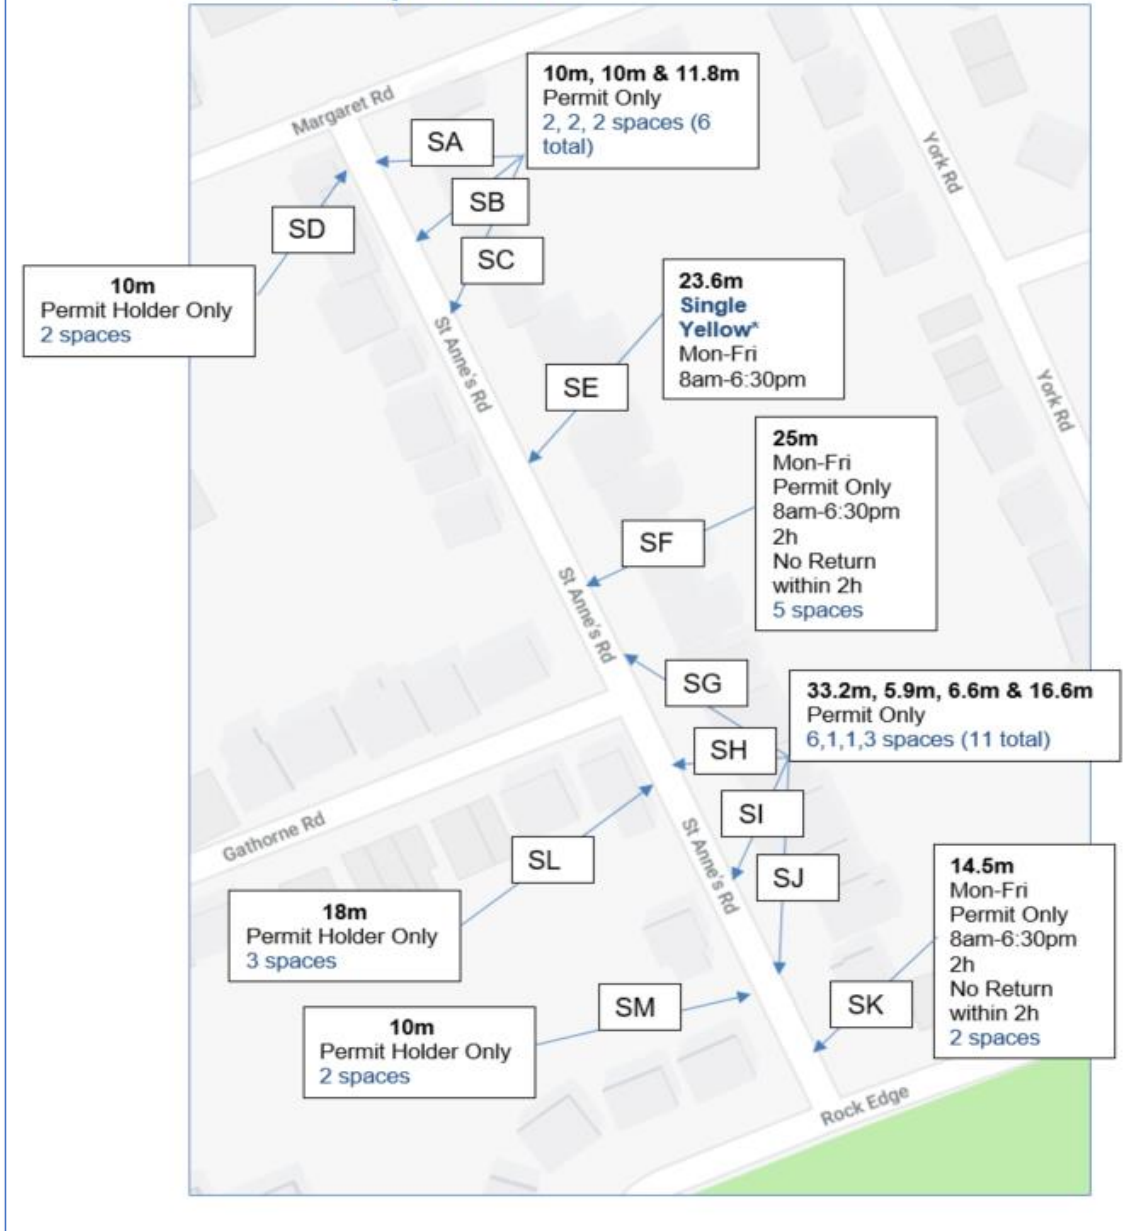

Garthorne Rd: **24 spaces total**

St Anne's Rd: 31 spaces total

Windmill Rd: **39 spaces total capacity (in marked bays)**