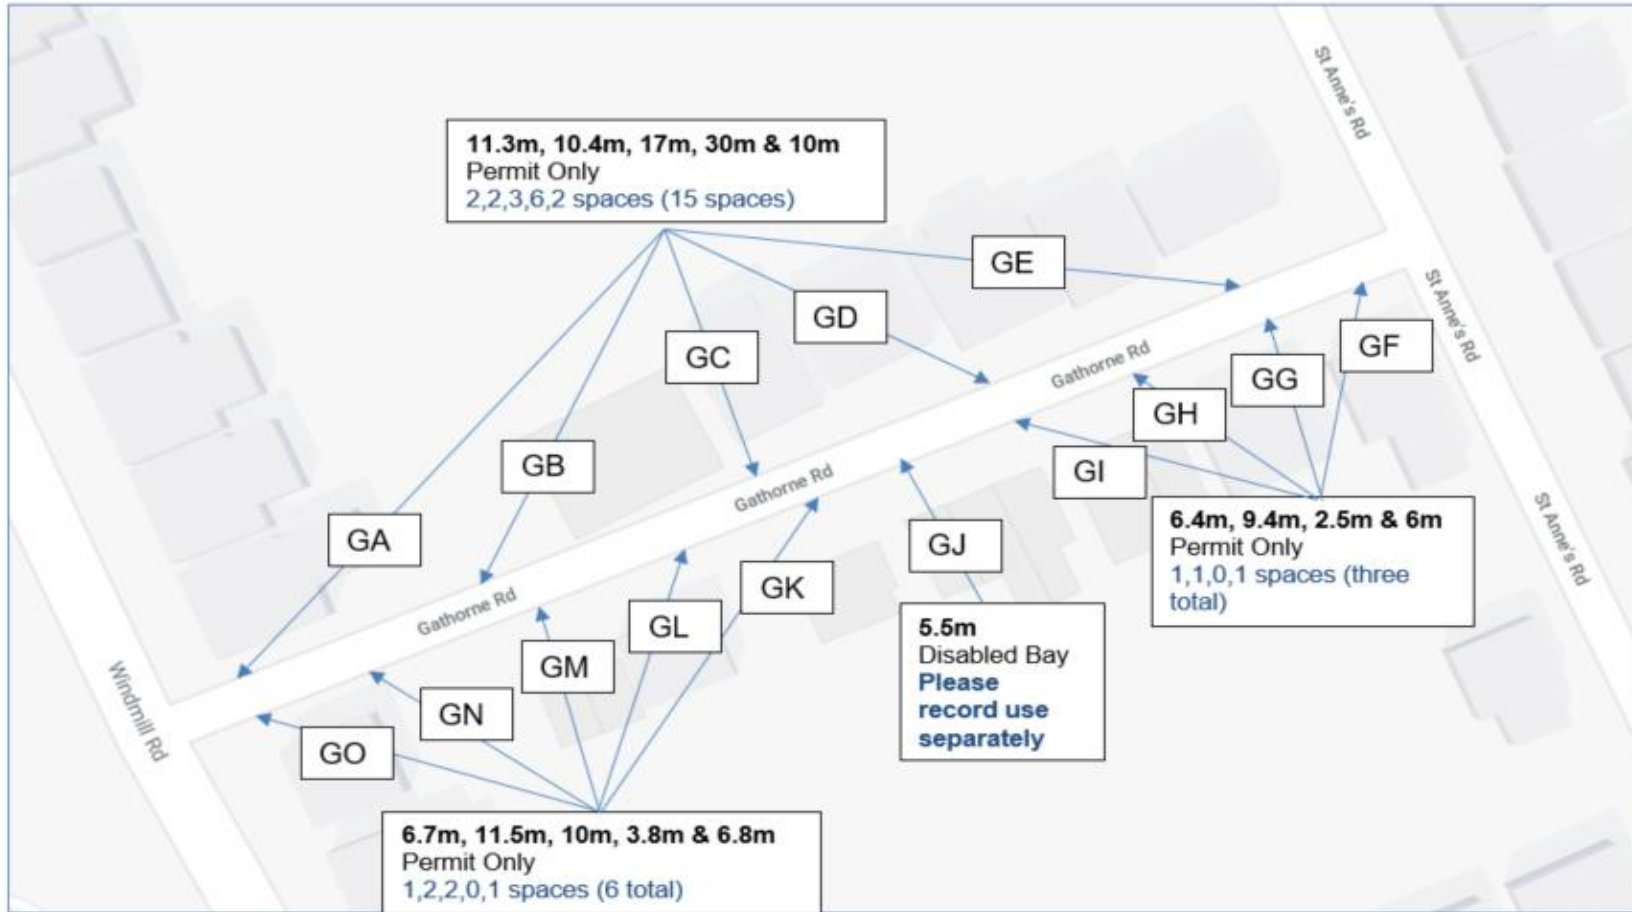

Garthorne Rd: **24 spaces total**

St Anne's Rd: 31 spaces total

Windmill Rd: **39 spaces total capacity (in marked bays)**